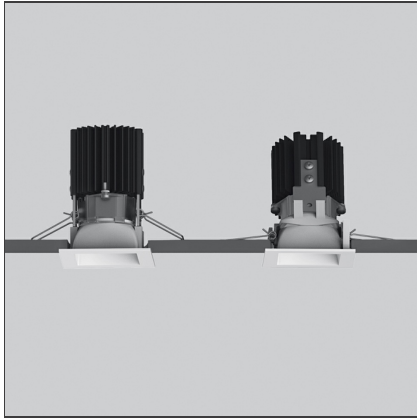

Everything 55 - Square - 20° 8,5W 3000K - White

IP20 

DESIGN BY

Ernesto Gismondi

DESCRIPTION

Everything is an innovative range of professional recessed light fittings created to deliver a high lighting performance, with an eye on energy saving and excellent visual comfort. A complete, flexible product range, extremely versatile in its many applications and able to meet challenging lighting performance criteria.

TECHNICAL DRAWINGS

FEATURES

Article Code:	NL4204218K006	Series:	Indoor
Colour:	White		
Installation:	Projector, Recessed, Ceiling		

DIMENSIONS

Length:	cm 5.5	Cutout Width:	cm 5
Width:	cm 5.5	Cutout length:	cm 5
Weight:	kg 0.3	Cutout shape:	Squared
Recessed depth:	cm 9.8		

INCLUDED SOURCES

Category:	LED	Color temperature (K):	3000K
Number:	1	Color Tolerance:	2SDCM
Watt:	8,5W	CRI:	80
Delivered lumens output (lm):	755lm	Efficacy:	89lm/W
Type:	0	Service Life:	L70(6K) > 51,400h
Class:	A		
Beam:	Beam:		