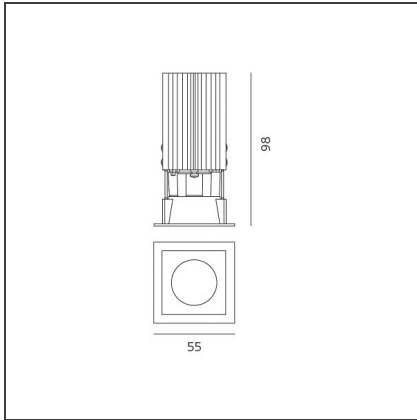

Everything 55 - Square - 20° 8,5W 3000K - White

IP20 

DESIGN BY

Ernesto Gismondi

DESCRIPTION

Everything is an innovative range of professional recessed light fittings created to deliver a high lighting performance, with an eye on energy saving and excellent visual comfort. A complete, flexible product range, extremely versatile in its many applications and able to meet challenging lighting performance criteria.

TECHNICAL DRAWINGS

FEATURES

Article Code:	NL4204218K006	Series:	Indoor
Colour:	White		
Installation:	Projector, Recessed, Ceiling		

DIMENSIONS

Length:	cm 5.5	Cutout Width:	cm 5
Width:	cm 5.5	Cutout length:	cm 5
Weight:	kg 0.3	Cutout shape:	Squared
Recessed depth:	cm 9.8		

INCLUDED SOURCES

Category:	LED	Color temperature (K):	3000K
Number:	1	Color Tolerance:	2SDCM
Watt:	8,5W	CRI:	80
Delivered lumens output (lm):	755lm	Efficacy:	89lm/W
Type:	0	Service Life:	L70(6K) > 51,400h
Class:	A		
Beam:	Beam:		