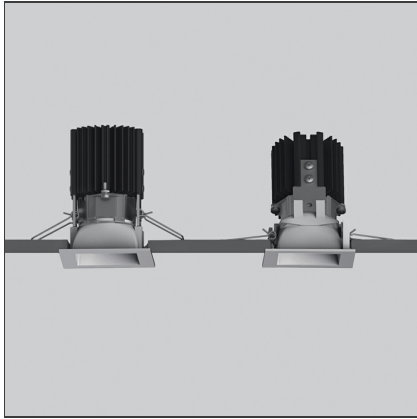

Everything 55 - Square - 20° 8,5W 3000K - Silver

IP20 

DESIGN BY

Ernesto Gismondi

DESCRIPTION

Everything is an innovative range of professional recessed light fittings created to deliver a high lighting performance, with an eye on energy saving and excellent visual comfort. A complete, flexible product range, extremely versatile in its many applications and able to meet challenging lighting performance criteria.

TECHNICAL DRAWINGS

FEATURES

Article Code:	NL4204218K002	Series:	Indoor
Colour:	Silver		
Installation:	Projector, Recessed, Ceiling		

DIMENSIONS

Length:	cm 5.5	Cutout Width:	cm 5
Width:	cm 5.5	Cutout length:	cm 5
Weight:	kg 0.3	Cutout shape:	Squared
Recessed depth:	cm 9.8		

INCLUDED SOURCES

Category:	LED	Color temperature (K):	3000K
Number:	1	Color Tolerance:	2SDCM
Watt:	8,5W	CRI:	80
Delivered lumens output (lm):	755lm	Efficacy:	89lm/W
Type:	0	Service Life:	L70(6K) > 51,400h
Class:	A		
Beam:	Beam:		