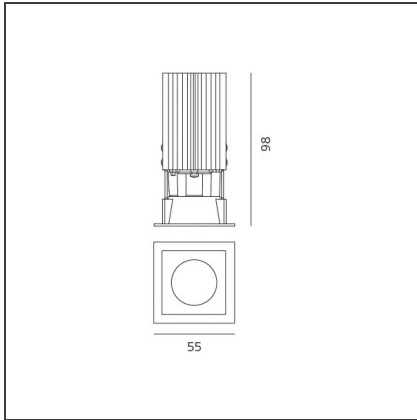

Everything 55 - Square - 20° 8,5W 3000K - Silver

IP20 

DESIGN BY

Ernesto Gismondi

DESCRIPTION

Everything is an innovative range of professional recessed light fittings created to deliver a high lighting performance, with an eye on energy saving and excellent visual comfort. A complete, flexible product range, extremely versatile in its many applications and able to meet challenging lighting performance criteria.

TECHNICAL DRAWINGS

FEATURES

Article Code:	NL4204218K002	Series:	Indoor
Colour:	Silver		
Installation:	Projector, Recessed, Ceiling		

DIMENSIONS

Length:	cm 5.5	Cutout Width:	cm 5
Width:	cm 5.5	Cutout length:	cm 5
Weight:	kg 0.3	Cutout shape:	Squared
Recessed depth:	cm 9.8		

INCLUDED SOURCES

Category:	LED	Color temperature (K):	3000K
Number:	1	Color Tolerance:	2SDCM
Watt:	8,5W	CRI:	80
Delivered lumens output (lm):	755lm	Efficacy:	89lm/W
Type:	0	Service Life:	L70(6K) > 51,400h
Class:	A		
Beam:	Beam:		