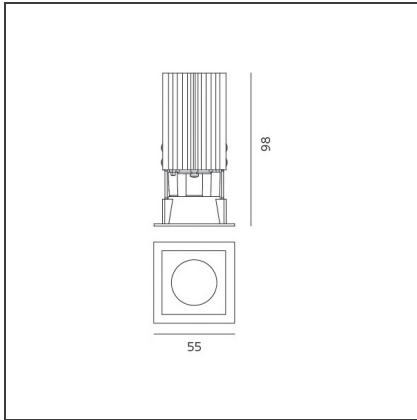

Everything 55 - Square - 20° 8,5W 2700K - Black

IP20 

DESIGN BY

Ernesto Gismondi

DESCRIPTION

Everything is an innovative range of professional recessed light fittings created to deliver a high lighting performance, with an eye on energy saving and excellent visual comfort. A complete, flexible product range, extremely versatile in its many applications and able to meet challenging lighting performance criteria.

TECHNICAL DRAWINGS

FEATURES

Article Code:	NL4204218Y004	Series:	Indoor
Colour:	Black		
Installation:	Projector, Recessed, Ceiling		

DIMENSIONS

Length:	cm 5.5	Cutout Width:	cm 5
Width:	cm 5.5	Cutout length:	cm 5
Weight:	kg 0.3	Cutout shape:	Squared
Recessed depth:	cm 9.8		