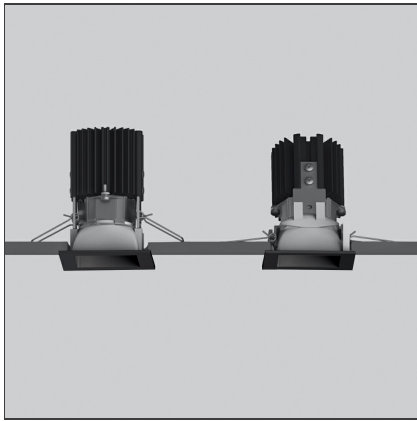

Everything 55 - Square - 20° 8,5W 2700K - Black

IP20 

DESIGN BY

Ernesto Gismondi

DESCRIPTION

Everything is an innovative range of professional recessed light fittings created to deliver a high lighting performance, with an eye on energy saving and excellent visual comfort. A complete, flexible product range, extremely versatile in its many applications and able to meet challenging lighting performance criteria.

TECHNICAL DRAWINGS

FEATURES

Article Code:	NL4204218Y004	Series:	Indoor
Colour:	Black		
Installation:	Projector, Recessed, Ceiling		

DIMENSIONS

Length:	cm 5.5	Cutout Width:	cm 5
Width:	cm 5.5	Cutout length:	cm 5
Weight:	kg 0.3	Cutout shape:	Squared
Recessed depth:	cm 9.8		

INCLUDED SOURCES

Category:	LED	Color temperature (K):	2700K
Number:	1		
Watt:	8,5W		
Type:	0		
Class:	A		

LUMINAIRE

Watt:	8,5W	Delivered lumens output (lm):	634lm
		CCT:	2700K
		Efficiency:	84%
		Efficacy:	79.25lm/W
		CRI:	80