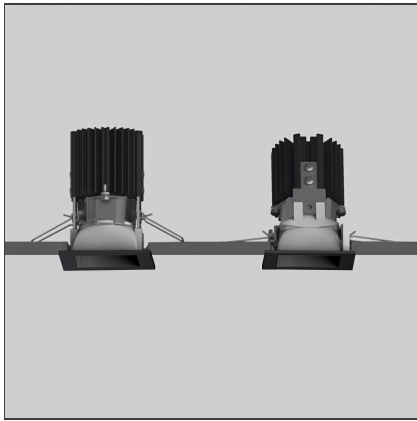

# Everything 55 - Square - 20° 3000K - Black

IP20 

## DIMENSIONS

<b>Length:</b>	cm 5.5	<b>Cutout Width:</b>	cm 5
<b>Width:</b>	cm 5.5	<b>Cutout length:</b>	cm 5
<b>Weight:</b>	kg 0.2	<b>Cutout shape:</b>	Squared
<b>Recessed depth:</b>	cm 7.8		