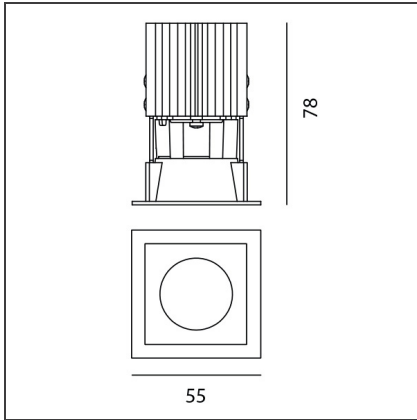

Everything 55 - Square - 20° 2700K - White

IP20 

DESIGN BY

Ernesto Gismondi

DESCRIPTION

Everything is an innovative range of professional recessed light fittings created to deliver a high lighting performance, with an eye on energy saving and excellent visual comfort. A complete, flexible product range, extremely versatile in its many applications and able to meet challenging lighting performance criteria.

TECHNICAL DRAWINGS

FEATURES

Article Code:	NL4203418Y006	Series:	Indoor
Colour:	White		
Installation:	Projector, Recessed, Ceiling		

DIMENSIONS

Length:	cm 5.5	Cutout Width:	cm 5
Width:	cm 5.5	Cutout length:	cm 5
Weight:	kg 0.2	Cutout shape:	Squared
Recessed depth:	cm 7.8		