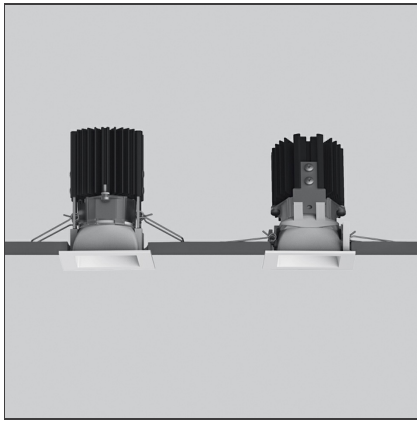

Everything 55 - Square - 20° 2700K - White

IP20 

DESIGN BY

Ernesto Gismondi

DESCRIPTION

Everything is an innovative range of professional recessed light fittings created to deliver a high lighting performance, with an eye on energy saving and excellent visual comfort. A complete, flexible product range, extremely versatile in its many applications and able to meet challenging lighting performance criteria.

TECHNICAL DRAWINGS

FEATURES

Article Code:	NL4203418Y006	Series:	Indoor
Colour:	White		
Installation:	Projector, Recessed, Ceiling		

DIMENSIONS

Length:	cm 5.5	Cutout Width:	cm 5
Width:	cm 5.5	Cutout length:	cm 5
Weight:	kg 0.2	Cutout shape:	Squared
Recessed depth:	cm 7.8		

INCLUDED SOURCES

Category:	LED	Color temperature (K):	2700K
Number:	1		
Watt:	6,4W		
Type:	0		
Class:	A		

LUMINAIRE

Watt:	6,4W	Delivered lumens output (lm):	476lm
		CCT:	2700K
		Efficiency:	84%
		Efficacy:	79.33lm/W
		CRI:	80