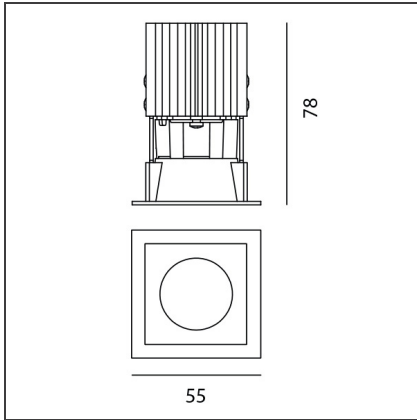

TECHNICAL DRAWINGS

FEATURES

Article Code:	NL4203418Y002	Series:	Indoor
Colour:	Silver		
Installation:	Projector, Recessed, Ceiling		

DIMENSIONS

Length:	cm 5.5	Cutout Width:	cm 5
Width:	cm 5.5	Cutout length:	cm 5
Weight:	kg 0.2	Cutout shape:	Squared
Recessed depth:	cm 7.8		