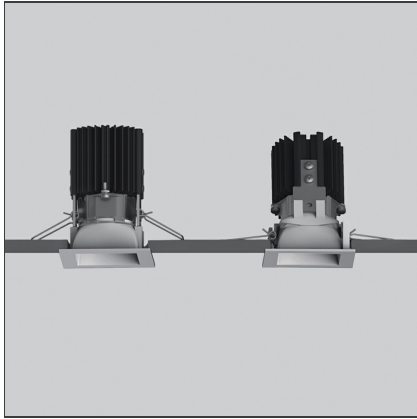

Everything 55 - Square - 20° 2700K - Silver

IP20 

DESIGN BY

Ernesto Gismondi

DESCRIPTION

Everything is an innovative range of professional recessed light fittings created to deliver a high lighting performance, with an eye on energy saving and excellent visual comfort. A complete, flexible product range, extremely versatile in its many applications and able to meet challenging lighting performance criteria.

TECHNICAL DRAWINGS

FEATURES

Article Code:	NL4203418Y002	Series:	Indoor
Colour:	Silver		
Installation:	Projector, Recessed, Ceiling		

DIMENSIONS

Length:	cm 5.5	Cutout Width:	cm 5
Width:	cm 5.5	Cutout length:	cm 5
Weight:	kg 0.2	Cutout shape:	Squared
Recessed depth:	cm 7.8		

INCLUDED SOURCES

Category:	LED	Color temperature (K):	2700K
Number:	1		
Watt:	6,4W		
Type:	0		
Class:	A		

LUMINAIRE

Watt:	6,4W	Delivered lumens output (lm):	476lm
		CCT:	2700K
		Efficiency:	84%
		Efficacy:	79.33lm/W
		CRI:	80