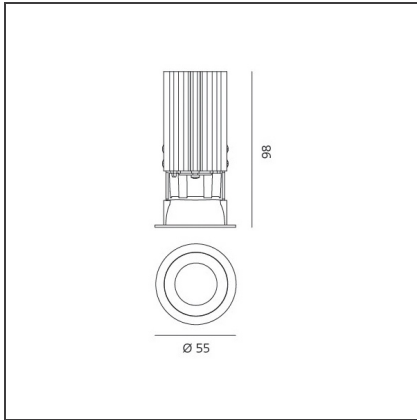

Everything 55 - Round - 34° 8,5W 3000K - White

IP20 

DESIGN BY

Ernesto Gismondi

DESCRIPTION

Everything is an innovative range of professional recessed light fittings created to deliver a high lighting performance, with an eye on energy saving and excellent visual comfort. A complete, flexible product range, extremely versatile in its many applications and able to meet challenging lighting performance criteria.

TECHNICAL DRAWINGS

FEATURES

Article Code:	NL4204134K006	Series:	Indoor
Colour:	White		
Installation:	Projector, Recessed, Ceiling		

DIMENSIONS

Weight:	kg 0.3	Cutout diameter:	cm 5
Recessed depth:	cm 9.8	Cutout shape:	Rounded

INCLUDED SOURCES

Category:	LED	Color temperature (K):	3000K
Number:	1	Color Tolerance:	2SDCM
Watt:	8,5W	CRI:	80
Delivered lumens output (lm):	755lm	Efficacy:	89lm/W
Type:	0	Service Life:	L70(6K) > 51,400h
Class:	A		
Beam:	Beam:		