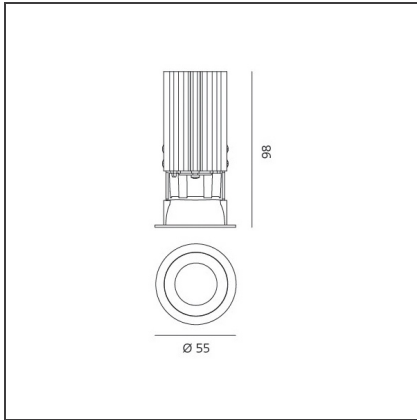

Everything 55 - Round - 34° 8,5W 3000K - Silver

IP20 

DESIGN BY

Ernesto Gismondi

DESCRIPTION

Everything is an innovative range of professional recessed light fittings created to deliver a high lighting performance, with an eye on energy saving and excellent visual comfort. A complete, flexible product range, extremely versatile in its many applications and able to meet challenging lighting performance criteria.

TECHNICAL DRAWINGS

FEATURES

Article Code:	NL4204134K002	Series:	Indoor
Colour:	Silver		
Installation:	Projector, Recessed, Ceiling		

DIMENSIONS

Weight:	kg 0.3	Cutout diameter:	cm 5
Recessed depth:	cm 9.8	Cutout shape:	Rounded

INCLUDED SOURCES

Category:	LED	Color temperature (K):	3000K
Number:	1	Color Tolerance:	2SDCM
Watt:	8,5W	CRI:	80
Delivered lumens output (lm):	755lm	Efficacy:	89lm/W
Type:	0	Service Life:	L70(6K) > 51,400h
Class:	A		
Beam:	Beam:		