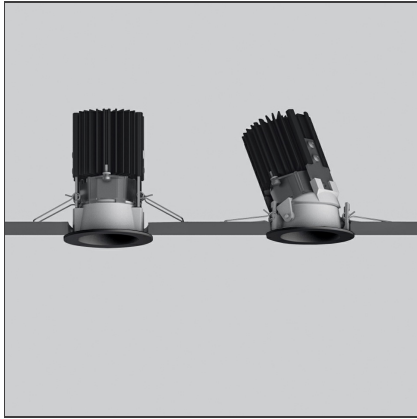

## Everything 55 - Round - 34° 8,5W 3000K - Black

IP20 

### DESCRIPTION

Everything is an innovative range of professional recessed light fittings created to deliver a high lighting performance, with an eye on energy saving and excellent visual comfort. A complete, flexible product range, extremely versatile in its many applications and able to meet challenging lighting performance criteria.

### DIMENSIONS

<b>Weight:</b>	kg 0.3	<b>Cutout diameter:</b>	cm 5
<b>Recessed depth:</b>	cm 9.8	<b>Cutout shape:</b>	Rounded