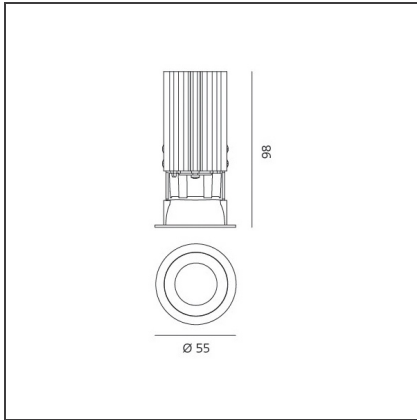

TECHNICAL DRAWINGS

FEATURES

Article Code:	NL4204134K004	Series:	Indoor
Colour:	Black		
Installation:	Projector, Recessed, Ceiling		

DIMENSIONS

Weight:	kg 0.3	Cutout diameter:	cm 5
Recessed depth:	cm 9.8	Cutout shape:	Rounded

INCLUDED SOURCES

Category:	LED	Color temperature (K):	3000K
Number:	1	Color Tolerance:	2SDCM
Watt:	8,5W	CRI:	80
Delivered lumens output (lm):	755lm	Efficacy:	89lm/W
Type:	0	Service Life:	L70(6K) > 51,400h
Class:	A		
Beam:	Beam:		

LUMINAIRE

Watt:	8,5W	Delivered lumens output (lm):	566lm
		CCT:	3000K
		Efficiency:	78%
		Efficacy:	73.62lm/W
		CRI:	80