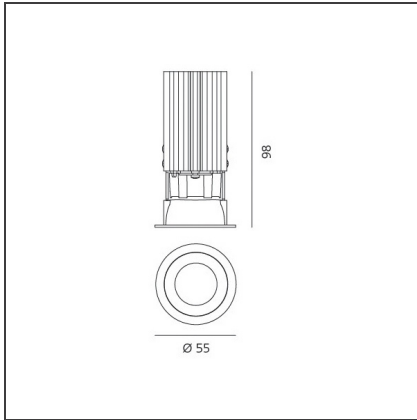

Everything 55 - Round - 34° 8,5W 2700K - White

IP20 

DESIGN BY

Ernesto Gismondi

DESCRIPTION

Everything is an innovative range of professional recessed light fittings created to deliver a high lighting performance, with an eye on energy saving and excellent visual comfort. A complete, flexible product range, extremely versatile in its many applications and able to meet challenging lighting performance criteria.

TECHNICAL DRAWINGS

FEATURES

Article Code:	NL4204134Y006	Series:	Indoor
Colour:	White		
Installation:	Projector, Recessed, Ceiling		

DIMENSIONS

Weight:	kg 0.3	Cutout diameter:	cm 5
Recessed depth:	cm 9.8	Cutout shape:	Rounded

INCLUDED SOURCES

Category:	LED	Color temperature (K):	2700K
Number:	1		
Watt:	8,5W		
Type:	0		
Class:	A		

LUMINAIRE

Watt:	8,5W	Delivered lumens output (lm):	589lm
		CCT:	2700K
		Efficiency:	78%
		Efficacy:	73.62lm/W
		CRI:	80