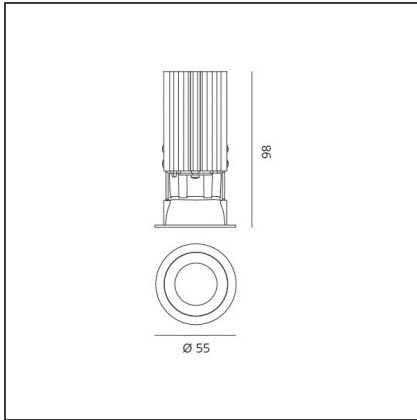

Everything 55 - Round - 34° 8,5W 2700K - Silver

IP20 

DESIGN BY

Ernesto Gismondi

DESCRIPTION

Everything is an innovative range of professional recessed light fittings created to deliver a high lighting performance, with an eye on energy saving and excellent visual comfort. A complete, flexible product range, extremely versatile in its many applications and able to meet challenging lighting performance criteria.

TECHNICAL DRAWINGS

FEATURES

Article Code:	NL4204134Y002	Series:	Indoor
Colour:	Silver		
Installation:	Projector, Recessed, Ceiling		

DIMENSIONS

Weight:	kg 0.3	Cutout diameter:	cm 5
Recessed depth:	cm 9.8	Cutout shape:	Rounded

INCLUDED SOURCES

Category:	LED	Color temperature (K):	2700K
Number:	1		
Watt:	8,5W		
Type:	0		
Class:	A		

LUMINAIRE

Watt:	8,5W	Delivered lumens output (lm):	581lm
		CCT:	2700K
		Efficiency:	77%
		Efficacy:	72.63lm/W
		CRI:	80