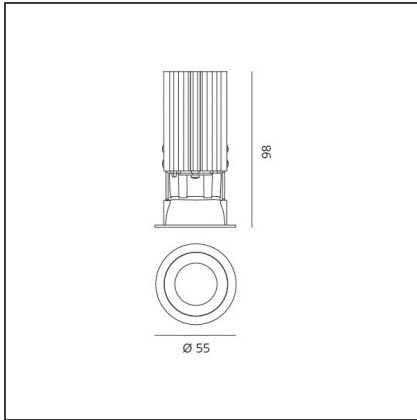

Everything 55 - Round - 34° 8,5W 2700K - Black

IP20 

DESIGN BY

Ernesto Gismondi

DESCRIPTION

Everything is an innovative range of professional recessed light fittings created to deliver a high lighting performance, with an eye on energy saving and excellent visual comfort. A complete, flexible product range, extremely versatile in its many applications and able to meet challenging lighting performance criteria.

TECHNICAL DRAWINGS

FEATURES

Article Code:	NL4204134Y004	Series:	Indoor
Colour:	Black		
Installation:	Projector, Recessed, Ceiling		

DIMENSIONS

Weight:	kg 0.3	Cutout diameter:	cm 5
Recessed depth:	cm 9.8	Cutout shape:	Rounded

INCLUDED SOURCES

Category:	LED	Color temperature (K):	2700K
Number:	1		
Watt:	8,5W		
Type:	0		
Class:	A		

LUMINAIRE

Watt:	8,5W	Delivered lumens output (lm):	566lm
		CCT:	2700K
		Efficiency:	75%
		Efficacy:	70.75lm/W
		CRI:	80