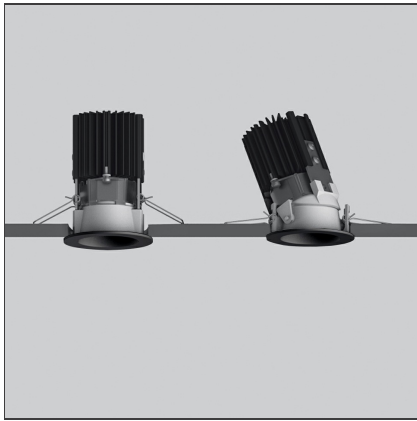

Everything 55 - Round - 34° 8,5W 2700K - Black

IP20 

DESIGN BY

Ernesto Gismondi

DESCRIPTION

Everything is an innovative range of professional recessed light fittings created to deliver a high lighting performance, with an eye on energy saving and excellent visual comfort. A complete, flexible product range, extremely versatile in its many applications and able to meet challenging lighting performance criteria.

TECHNICAL DRAWINGS

FEATURES

Article Code:	NL4204134Y004	Series:	Indoor
Colour:	Black		
Installation:	Projector, Recessed, Ceiling		

DIMENSIONS

Weight:	kg 0.3	Cutout diameter:	cm 5
Recessed depth:	cm 9.8	Cutout shape:	Rounded

INCLUDED SOURCES

Category:	LED	Color temperature (K):	2700K
Number:	1		
Watt:	8,5W		
Type:	0		
Class:	A		

LUMINAIRE

Watt:	8,5W	Delivered lumens output (lm):	566lm
		CCT:	2700K
		Efficiency:	75%
		Efficacy:	70.75lm/W
		CRI:	80