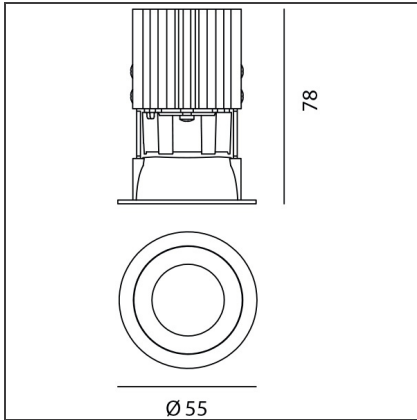

Everything 55 - Round - 34° 3000K - White

IP20 

DESIGN BY

Ernesto Gismondi

DESCRIPTION

Everything is an innovative range of professional recessed light fittings created to deliver a high lighting performance, with an eye on energy saving and excellent visual comfort. A complete, flexible product range, extremely versatile in its many applications and able to meet challenging lighting performance criteria.

TECHNICAL DRAWINGS

FEATURES

Article Code:	NL4203534K006	Series:	Indoor
Colour:	White		
Installation:	Projector, Recessed, Ceiling		

DIMENSIONS

Weight:	kg 0.2	Cutout diameter:	cm 5
Recessed depth:	cm 7.8	Cutout shape:	Rounded

LUMINAIRE

Watt:	6,4W	Delivered lumens output (lm):	442lm
		CCT:	3000K
		Efficiency:	78%
		Efficacy:	73.67lm/W
		CRI:	80

ACCESSORIES

NO
IMAGE
AVAILABLE

ALIMENT. 20W
500mA (indip.)
NL19034

NO
IMAGE
AVAILABLE