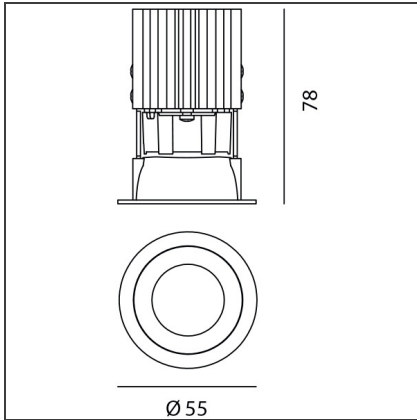

Everything 55 - Round - 34° 3000K - Silver

IP20 

DESIGN BY

Ernesto Gismondi

DESCRIPTION

Everything is an innovative range of professional recessed light fittings created to deliver a high lighting performance, with an eye on energy saving and excellent visual comfort. A complete, flexible product range, extremely versatile in its many applications and able to meet challenging lighting performance criteria.

TECHNICAL DRAWINGS

FEATURES

Article Code:	NL4203534K002	Series:	Indoor
Colour:	Silver		
Installation:	Projector, Recessed, Ceiling		

DIMENSIONS

Weight:	kg 0.2	Cutout diameter:	cm 5
Recessed depth:	cm 7.8	Cutout shape:	Rounded