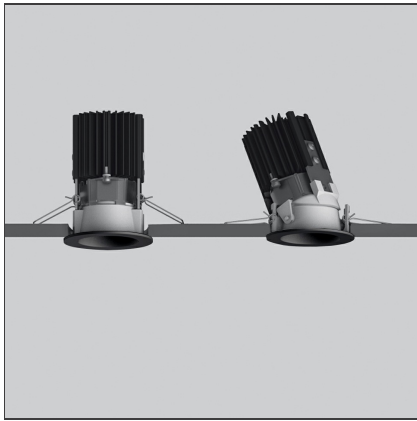

## Everything 55 - Round - 34° 3000K - Black

IP20 

### DESCRIPTION

Everything is an innovative range of professional recessed light fittings created to deliver a high lighting performance, with an eye on energy saving and excellent visual comfort. A complete, flexible product range, extremely versatile in its many applications and able to meet challenging lighting performance criteria.

### DIMENSIONS

<b>Weight:</b>	kg 0.2	<b>Cutout diameter:</b>	cm 5
<b>Recessed depth:</b>	cm 7.8	<b>Cutout shape:</b>	Rounded