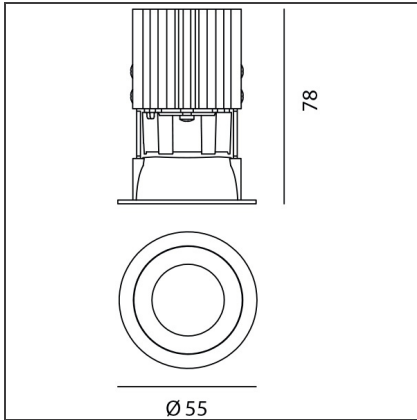

Everything 55 - Round - 34° 2700K - White

IP20 

DESIGN BY

Ernesto Gismondi

DESCRIPTION

Everything is an innovative range of professional recessed light fittings created to deliver a high lighting performance, with an eye on energy saving and excellent visual comfort. A complete, flexible product range, extremely versatile in its many applications and able to meet challenging lighting performance criteria.

TECHNICAL DRAWINGS

FEATURES

Article Code:	NL4203534Y006	Series:	Indoor
Colour:	White		
Installation:	Projector, Recessed, Ceiling		

DIMENSIONS

Weight:	kg 0.2	Cutout diameter:	cm 5
Recessed depth:	cm 7.8	Cutout shape:	Rounded