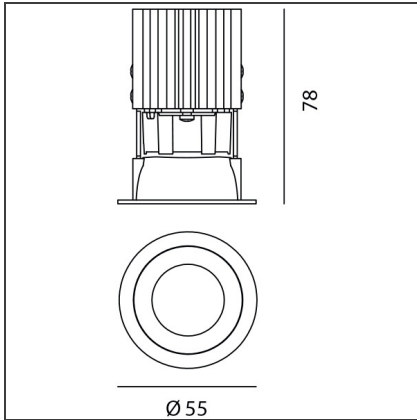

TECHNICAL DRAWINGS

FEATURES

| | | | |
|----------------------|------------------------------|----------------|--------|
| Article Code: | NL4203534Y002 | Series: | Indoor |
| Colour: | Silver | | |
| Installation: | Projector, Recessed, Ceiling | | |

DIMENSIONS

| | | | |
|------------------------|--------|-------------------------|---------|
| Weight: | kg 0.2 | Cutout diameter: | cm 5 |
| Recessed depth: | cm 7.8 | Cutout shape: | Rounded |

INCLUDED SOURCES