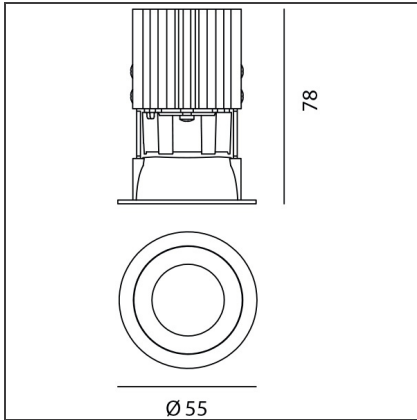

TECHNICAL DRAWINGS

FEATURES

Article Code:	NL4203534Y004	Series:	Indoor
Colour:	Black		
Installation:	Projector, Recessed, Ceiling		

DIMENSIONS

Weight:	kg 0.2	Cutout diameter:	cm 5
Recessed depth:	cm 7.8	Cutout shape:	Rounded

INCLUDED SOURCES

Category:	LED	Color temperature (K):	2700K
Number:	1		
Watt:	6,4W		
Type:	0		
Class:	A		

LUMINAIRE

Watt:	6,4W	Delivered lumens output (lm):	425lm
		CCT:	2700K
		Efficiency:	75%
		Efficacy:	70.83lm/W
		CRI:	80