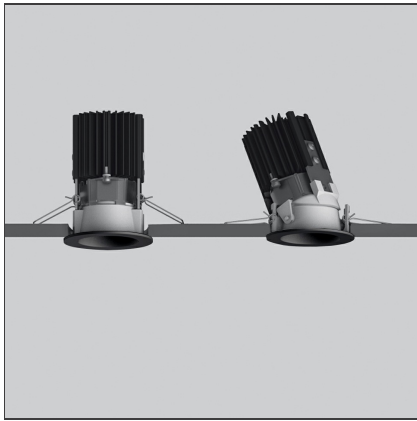

# Everything 55 - Round - 34° 2700K - Black

IP20 

## DESCRIPTION

Everything is an innovative range of professional recessed light fittings created to deliver a high lighting performance, with an eye on energy saving and excellent visual comfort. A complete, flexible product range, extremely versatile in its many applications and able to meet challenging lighting performance criteria.

## DIMENSIONS

<b>Weight:</b>	kg 0.2	<b>Cutout diameter:</b>	cm 5
<b>Recessed depth:</b>	cm 7.8	<b>Cutout shape:</b>	Rounded