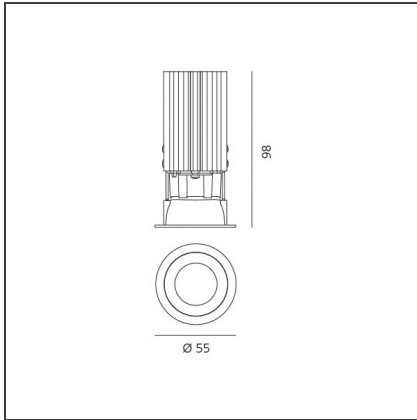

Everything 55 - Round - 20° 8,5W 3000K - White

IP20 

DESIGN BY

Ernesto Gismondi

DESCRIPTION

Everything is an innovative range of professional recessed light fittings created to deliver a high lighting performance, with an eye on energy saving and excellent visual comfort. A complete, flexible product range, extremely versatile in its many applications and able to meet challenging lighting performance criteria.

TECHNICAL DRAWINGS

FEATURES

Article Code:	NL4204118K006	Series:	Indoor
Colour:	White		
Installation:	Projector, Recessed, Ceiling		

DIMENSIONS

Weight:	kg 0.3	Cutout diameter:	cm 5
Recessed depth:	cm 9.8	Cutout shape:	Rounded

INCLUDED SOURCES

Category:	LED	Color temperature (K):	3000K
Number:	1	Color Tolerance:	2SDCM
Watt:	8,5W	CRI:	80
Delivered lumens output (lm):	755lm	Efficacy:	89lm/W
Type:	0	Service Life:	L70(6K) > 51,400h
Class:	A		
Beam:	Beam:		