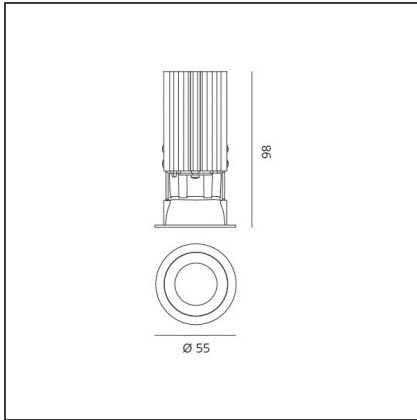

Everything 55 - Round - 20° 8,5W 3000K - Silver

IP20 

DESIGN BY

Ernesto Gismondi

DESCRIPTION

Everything is an innovative range of professional recessed light fittings created to deliver a high lighting performance, with an eye on energy saving and excellent visual comfort. A complete, flexible product range, extremely versatile in its many applications and able to meet challenging lighting performance criteria.

TECHNICAL DRAWINGS

FEATURES

Article Code:	NL4204118K002	Series:	Indoor
Colour:	Silver		
Installation:	Projector, Recessed, Ceiling		

DIMENSIONS

Weight:	kg 0.3	Cutout diameter:	cm 5
Recessed depth:	cm 9.8	Cutout shape:	Rounded

INCLUDED SOURCES

Category:	LED	Color temperature (K):	3000K
Number:	1	Color Tolerance:	2SDCM
Watt:	8,5W	CRI:	80
Delivered lumens output (lm):	755lm	Efficacy:	89lm/W
Type:	0	Service Life:	L70(6K) > 51,400h
Class:	A		
Beam:	Beam:		