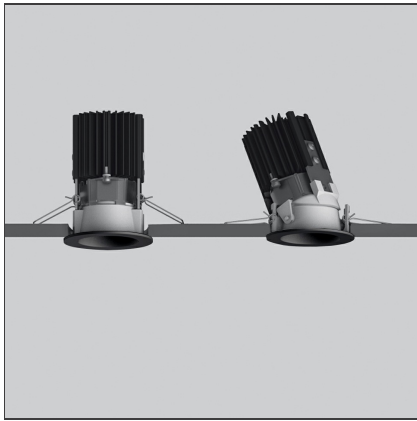

Everything 55 - Round - 20° 8,5W 3000K - Black

IP20 

DESIGN BY

Ernesto Gismondi

DESCRIPTION

Everything is an innovative range of professional recessed light fittings created to deliver a high lighting performance, with an eye on energy saving and excellent visual comfort. A complete, flexible product range, extremely versatile in its many applications and able to meet challenging lighting performance criteria.

TECHNICAL DRAWINGS

FEATURES

Article Code:	NL4204118K004	Series:	Indoor
Colour:	Black		
Installation:	Projector, Recessed, Ceiling		

DIMENSIONS

Weight:	kg 0.3	Cutout diameter:	cm 5
Recessed depth:	cm 9.8	Cutout shape:	Rounded

INCLUDED SOURCES

Category:	LED	Color temperature (K):	3000K
Number:	1	Color Tolerance:	2SDCM
Watt:	8,5W	CRI:	80
Delivered lumens output (lm):	755lm	Efficacy:	89lm/W
Type:	0	Service Life:	L70(6K) > 51,400h
Class:	A		
Beam:	Beam:		