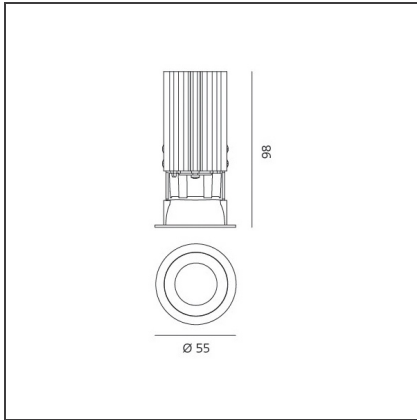

Everything 55 - Round - 20° 8,5W 3000K - Black

IP20 

DESIGN BY

Ernesto Gismondi

DESCRIPTION

Everything is an innovative range of professional recessed light fittings created to deliver a high lighting performance, with an eye on energy saving and excellent visual comfort. A complete, flexible product range, extremely versatile in its many applications and able to meet challenging lighting performance criteria.

TECHNICAL DRAWINGS

FEATURES

Article Code:	NL4204118K004	Series:	Indoor
Colour:	Black		
Installation:	Projector, Recessed, Ceiling		

DIMENSIONS

Weight:	kg 0.3	Cutout diameter:	cm 5
Recessed depth:	cm 9.8	Cutout shape:	Rounded

INCLUDED SOURCES

Category:	LED	Color temperature (K):	3000K
Number:	1	Color Tolerance:	2SDCM
Watt:	8,5W	CRI:	80
Delivered lumens output (lm):	755lm	Efficacy:	89lm/W
Type:	0	Service Life:	L70(6K) > 51,400h
Class:	A		
Beam:	Beam:		