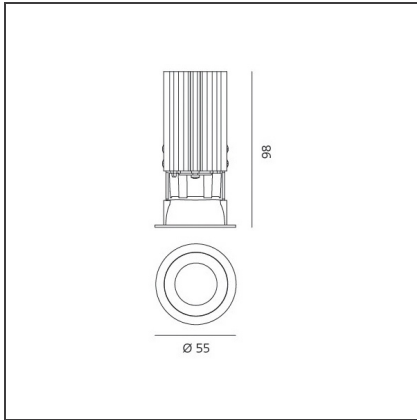

Everything 55 - Round - 20° 8,5W 2700K - White

IP20 

DESIGN BY

Ernesto Gismondi

DESCRIPTION

Everything is an innovative range of professional recessed light fittings created to deliver a high lighting performance, with an eye on energy saving and excellent visual comfort. A complete, flexible product range, extremely versatile in its many applications and able to meet challenging lighting performance criteria.

TECHNICAL DRAWINGS

FEATURES

Article Code:	NL4204118Y006	Series:	Indoor
Colour:	White		
Installation:	Projector, Recessed, Ceiling		

DIMENSIONS

Weight:	kg 0.3	Cutout diameter:	cm 5
Recessed depth:	cm 9.8	Cutout shape:	Rounded

INCLUDED SOURCES

Category:	LED	Color temperature (K):	2700K
Number:	1		
Watt:	8,5W		
Type:	0		
Class:	A		

LUMINAIRE

Watt:	8,5W	Delivered lumens output (lm):	634lm
		CCT:	2700K
		Efficiency:	84%
		Efficacy:	79.25lm/W
		CRI:	80