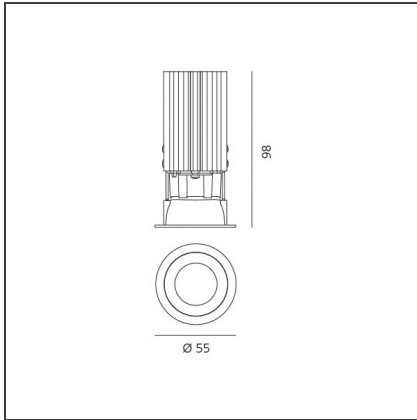

Everything 55 - Round - 20° 8,5W 2700K - Silver

IP20 

DESIGN BY

Ernesto Gismondi

DESCRIPTION

Everything is an innovative range of professional recessed light fittings created to deliver a high lighting performance, with an eye on energy saving and excellent visual comfort. A complete, flexible product range, extremely versatile in its many applications and able to meet challenging lighting performance criteria.

TECHNICAL DRAWINGS

FEATURES

Article Code:	NL4204118Y002	Series:	Indoor
Colour:	Silver		
Installation:	Projector, Recessed, Ceiling		

DIMENSIONS

Weight:	kg 0.3	Cutout diameter:	cm 5
Recessed depth:	cm 9.8	Cutout shape:	Rounded

INCLUDED SOURCES

Category:	LED	Color temperature (K):	2700K
Number:	1		
Watt:	8,5W		
Type:	0		
Class:	A		

LUMINAIRE

Watt:	8,5W	Delivered lumens output (lm):	634lm
		CCT:	2700K
		Efficiency:	84%
		Efficacy:	79.25lm/W
		CRI:	80