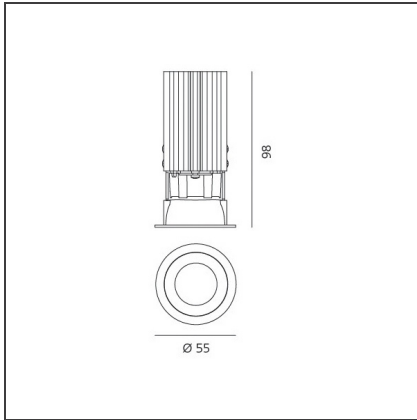

TECHNICAL DRAWINGS

FEATURES

Article Code:	NL4204118Y004	Series:	Indoor
Colour:	Black		
Installation:	Projector, Recessed, Ceiling		

DIMENSIONS

Weight:	kg 0.3	Cutout diameter:	cm 5
Recessed depth:	cm 9.8	Cutout shape:	Rounded

INCLUDED SOURCES

Category:	LED	Color temperature (K):	2700K
Number:	1		
Watt:	8,5W		
Type:	0		
Class:	A		

LUMINAIRE

Watt:	8,5W	Delivered lumens output (lm):	634lm
		CCT:	2700K
		Efficiency:	84%
		Efficacy:	79.25lm/W
		CRI:	80