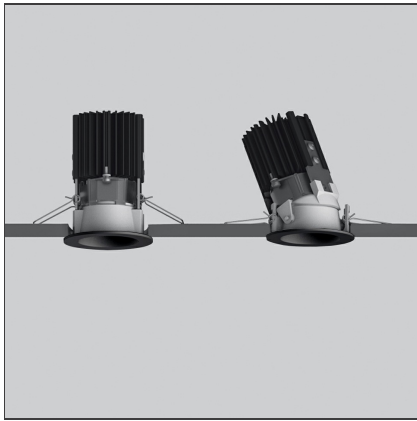

# Everything 55 - Round - 20° 8,5W 2700K - Black

IP20 

## DESCRIPTION

Everything is an innovative range of professional recessed light fittings created to deliver a high lighting performance, with an eye on energy saving and excellent visual comfort. A complete, flexible product range, extremely versatile in its many applications and able to meet challenging lighting performance criteria.

## DIMENSIONS

<b>Weight:</b>	kg 0.3	<b>Cutout diameter:</b>	cm 5
<b>Recessed depth:</b>	cm 9.8	<b>Cutout shape:</b>	Rounded