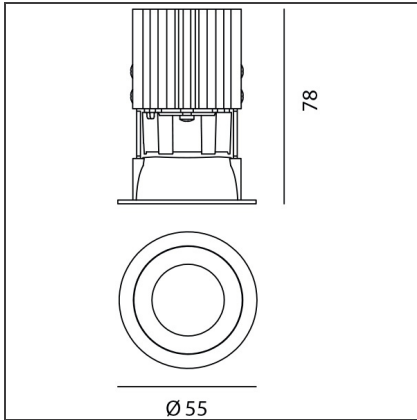

Everything 55 - Round - 20° 3000K - White

IP20 

DESIGN BY

Ernesto Gismondi

DESCRIPTION

Everything is an innovative range of professional recessed light fittings created to deliver a high lighting performance, with an eye on energy saving and excellent visual comfort. A complete, flexible product range, extremely versatile in its many applications and able to meet challenging lighting performance criteria.

TECHNICAL DRAWINGS

FEATURES

Article Code:	NL4203518K006	Series:	Indoor
Colour:	White		
Installation:	Projector, Recessed, Ceiling		

DIMENSIONS

Weight:	kg 0.2	Cutout diameter:	cm 5
Recessed depth:	cm 7.8	Cutout shape:	Rounded

LUMINAIRE

Watt:	6,4W	Delivered lumens output (lm):	476lm
		CCT:	3000K
		Efficiency:	84%
		Efficacy:	79.33lm/W
		CRI:	80

ACCESSORIES

NO
IMAGE
AVAILABLE

ALIMENT. 20W
500mA (indip.)
NL19034

NO
IMAGE
AVAILABLE