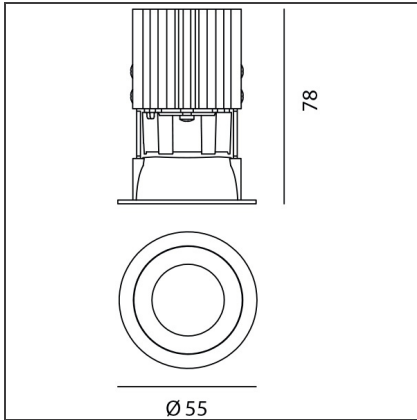

TECHNICAL DRAWINGS

FEATURES

Article Code:	NL4203518K002	Series:	Indoor
Colour:	Silver		
Installation:	Projector, Recessed, Ceiling		

DIMENSIONS

Weight:	kg 0.2	Cutout diameter:	cm 5
Recessed depth:	cm 7.8	Cutout shape:	Rounded

INCLUDED SOURCES

Category:	LED	Color temperature (K):	3000K
Number:	1	Color Tolerance:	2SDCM
Watt:	6,4W	CRI:	80
Delivered lumens output (lm):	566lm	Efficacy:	89lm/W
Type:	0	Service Life:	L70(6K) > 51,400h
Class:	A		
Beam:	Beam:		

LUMINAIRE

Watt:	6,4W	Delivered lumens output (lm):	476lm
		CCT:	3000K
		Efficiency:	84%
		Efficacy:	79.33lm/W
		CRI:	80