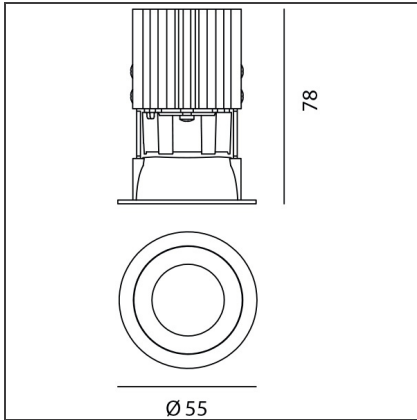

Everything 55 - Round - 20° 3000K - Black

IP20 

DESIGN BY

Ernesto Gismondi

DESCRIPTION

Everything is an innovative range of professional recessed light fittings created to deliver a high lighting performance, with an eye on energy saving and excellent visual comfort. A complete, flexible product range, extremely versatile in its many applications and able to meet challenging lighting performance criteria.

TECHNICAL DRAWINGS

FEATURES

Article Code:	NL4203518K004	Series:	Indoor
Colour:	Black		
Installation:	Projector, Recessed, Ceiling		

DIMENSIONS

Weight:	kg 0.2	Cutout diameter:	cm 5
Recessed depth:	cm 7.8	Cutout shape:	Rounded

LUMINAIRE

Watt:	6,4W	Delivered lumens output (lm):	476lm
		CCT:	3000K
		Efficiency:	84%
		Efficacy:	79.33lm/W
		CRI:	80

ACCESSORIES

NO
IMAGE
AVAILABLE

ALIMENT. 20W
500mA (indip.)
NL19034

NO
IMAGE
AVAILABLE