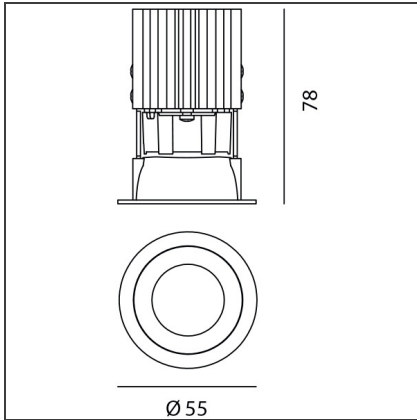

Everything 55 - Round - 20° 2700K - White

IP20 

DESIGN BY

Ernesto Gismondi

DESCRIPTION

Everything is an innovative range of professional recessed light fittings created to deliver a high lighting performance, with an eye on energy saving and excellent visual comfort. A complete, flexible product range, extremely versatile in its many applications and able to meet challenging lighting performance criteria.

TECHNICAL DRAWINGS

FEATURES

Article Code:	NL4203518Y006	Series:	Indoor
Colour:	White		
Installation:	Projector, Recessed, Ceiling		

DIMENSIONS

Weight:	kg 0.2	Cutout diameter:	cm 5
Recessed depth:	cm 7.8	Cutout shape:	Rounded

INCLUDED SOURCES

Category:	LED	Color temperature (K):	2700K
Number:	1		
Watt:	6,4W		
Type:	0		
Class:	A		

LUMINAIRE

Watt:	6,4W	Delivered lumens output (lm):	476lm
		CCT:	2700K
		Efficiency:	84%
		Efficacy:	79.33lm/W
		CRI:	80