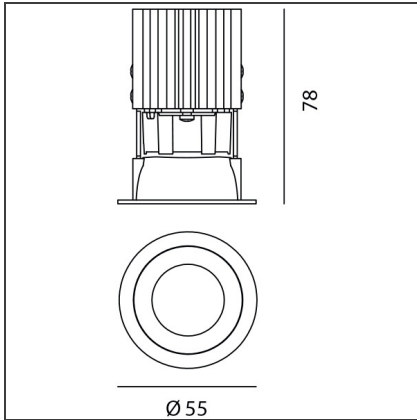

Everything 55 - Round - 20° 2700K - Silver

IP20 

DESIGN BY

Ernesto Gismondi

DESCRIPTION

Everything is an innovative range of professional recessed light fittings created to deliver a high lighting performance, with an eye on energy saving and excellent visual comfort. A complete, flexible product range, extremely versatile in its many applications and able to meet challenging lighting performance criteria.

TECHNICAL DRAWINGS

FEATURES

Article Code:	NL4203518Y002	Series:	Indoor
Colour:	Silver		
Installation:	Projector, Recessed, Ceiling		

DIMENSIONS

Weight:	kg 0.2	Cutout diameter:	cm 5
Recessed depth:	cm 7.8	Cutout shape:	Rounded

INCLUDED SOURCES

Category:	LED	Color temperature (K):	2700K
Number:	1		
Watt:	6,4W		
Type:	0		
Class:	A		

LUMINAIRE

Watt:	6,4W	Delivered lumens output (lm):	476lm
		CCT:	2700K
		Efficiency:	84%
		Efficacy:	79.33lm/W
		CRI:	80