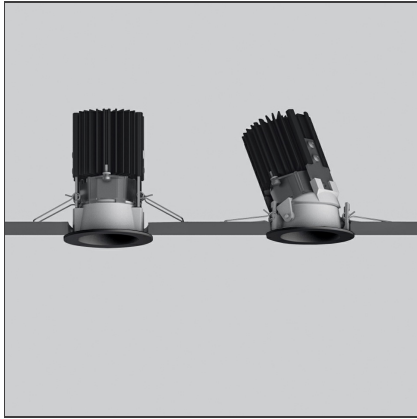

Everything 55 - Round - 20° 2700K - Black

IP20 

DESIGN BY

Ernesto Gismondi

DESCRIPTION

Everything is an innovative range of professional recessed light fittings created to deliver a high lighting performance, with an eye on energy saving and excellent visual comfort. A complete, flexible product range, extremely versatile in its many applications and able to meet challenging lighting performance criteria.

TECHNICAL DRAWINGS

FEATURES

| | | | |
|----------------------|---------------------------------|----------------|--------|
| Article Code: | NL4203518Y004 | Series: | Indoor |
| Colour: | Black | | |
| Installation: | Projector, Recessed, Ceiling | | |

DIMENSIONS

| | | | |
|------------------------|--------|-------------------------|---------|
| Weight: | kg 0.2 | Cutout diameter: | cm 5 |
| Recessed depth: | cm 7.8 | Cutout shape: | Rounded |

INCLUDED SOURCES