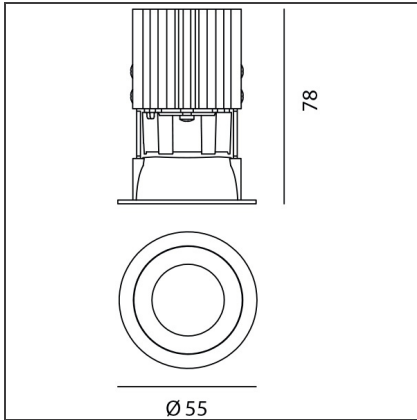

TECHNICAL DRAWINGS

FEATURES

| | | | |
|----------------------|---------------------------------|----------------|--------|
| Article Code: | NL4203518Y004 | Series: | Indoor |
| Colour: | Black | | |
| Installation: | Projector, Recessed, Ceiling | | |

DIMENSIONS

| | | | |
|------------------------|--------|-------------------------|---------|
| Weight: | kg 0.2 | Cutout diameter: | cm 5 |
| Recessed depth: | cm 7.8 | Cutout shape: | Rounded |

INCLUDED SOURCES