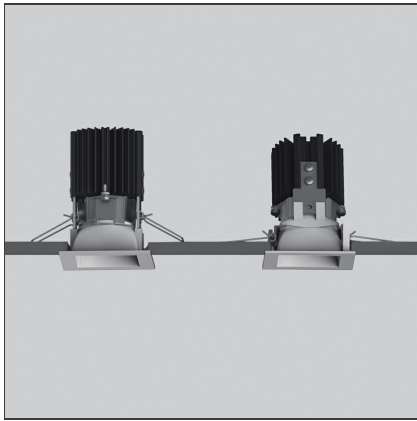

Everything 55 -Adj - Square - 34° 3000K - Silver

IP20 

DESIGN BY

Ernesto Gismondi

DESCRIPTION

Everything is an innovative range of professional recessed light fittings created to deliver a high lighting performance, with an eye on energy saving and excellent visual comfort. A complete, flexible product range, extremely versatile in its many applications and able to meet challenging lighting performance criteria.

TECHNICAL DRAWINGS

FEATURES

Article Code:	NL4203234K002	Series:	Indoor
Colour:	Silver		
Installation:	Projector, Recessed, Ceiling		

DIMENSIONS

Length:	cm 5.5	Cutout Width:	cm 5
Width:	cm 5.5	Cutout length:	cm 5
Weight:	kg 0.2	Cutout shape:	Squared
Recessed depth:	cm 8.2		

LUMINAIRE

Watt:	6,4W	Delivered lumens output (lm):	436lm
		CCT:	3000K
		Efficiency:	78%
		Efficacy:	73.67lm/W
		CRI:	80

ACCESSORIES

NO
IMAGE
AVAILABLE

ALIMENT. 20W
500mA (indip.)
NL19034

NO
IMAGE
AVAILABLE