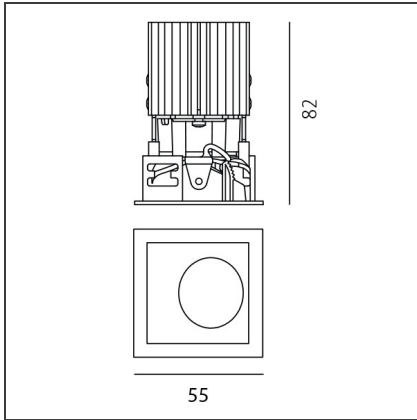

TECHNICAL DRAWINGS

FEATURES

Article Code:	NL4203234K002	Series:	Indoor
Colour:	Silver		
Installation:	Projector, Recessed, Ceiling		

DIMENSIONS

Length:	cm 5.5	Cutout Width:	cm 5
Width:	cm 5.5	Cutout length:	cm 5
Weight:	kg 0.2	Cutout shape:	Squared
Recessed depth:	cm 8.2		