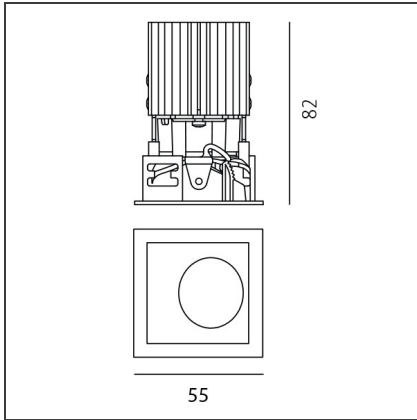

TECHNICAL DRAWINGS

FEATURES

Article Code:	NL4203234K004	Series:	Indoor
Colour:	Black		
Installation:	Projector, Recessed, Ceiling		

DIMENSIONS

Length:	cm 5.5	Cutout Width:	cm 5
Width:	cm 5.5	Cutout length:	cm 5
Weight:	kg 0.2	Cutout shape:	Squared
Recessed depth:	cm 8.2		