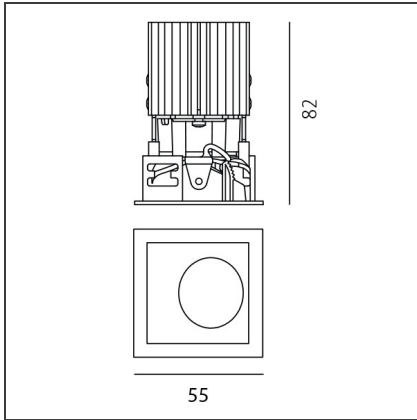

TECHNICAL DRAWINGS

FEATURES

Article Code:	NL4203234Y004	Series:	Indoor
Colour:	Black		
Installation:	Projector, Recessed, Ceiling		

DIMENSIONS

Length:	cm 5.5	Cutout Width:	cm 5
Width:	cm 5.5	Cutout length:	cm 5
Weight:	kg 0.2	Cutout shape:	Squared
Recessed depth:	cm 8.2		