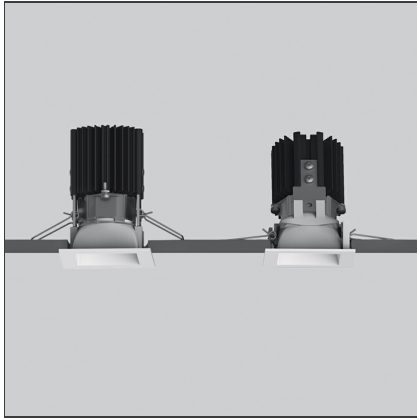

# Everything 55 -Adj - Square - 20° 2700K - White

IP20 