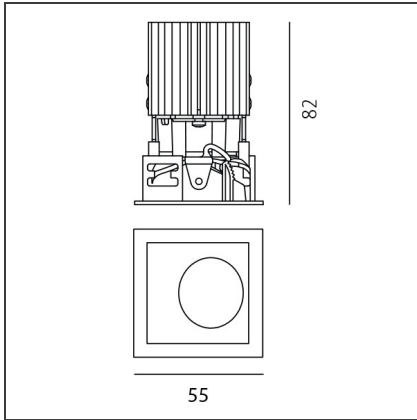

TECHNICAL DRAWINGS

FEATURES

Article Code:	NL4203218Y004	Series:	Indoor
Colour:	Black		
Installation:	Projector, Recessed, Ceiling		

DIMENSIONS

Length:	cm 5.5	Cutout Width:	cm 5
Width:	cm 5.5	Cutout length:	cm 5
Weight:	kg 0.2	Cutout shape:	Squared
Recessed depth:	cm 8.2		