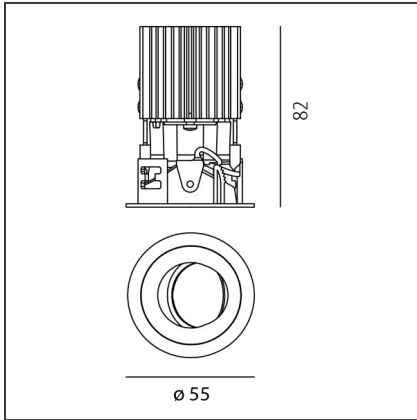

TECHNICAL DRAWINGS

FEATURES

Article Code:	NL4203334Y006	Series:	Indoor
Colour:	White		
Installation:	Projector, Recessed, Ceiling		

DIMENSIONS

Weight:	kg 0.2	Cutout diameter:	cm 5
Recessed depth:	cm 8.2	Cutout shape:	Rounded