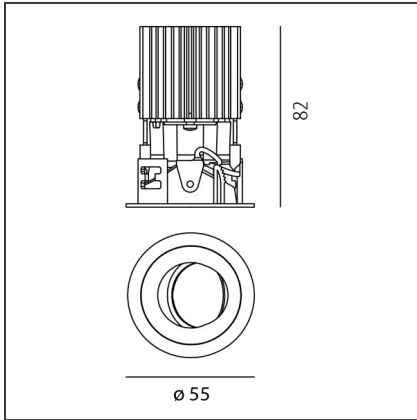

TECHNICAL DRAWINGS

FEATURES

Article Code:	NL4203334Y002	Series:	Indoor
Colour:	Silver		
Installation:	Projector, Recessed, Ceiling		

DIMENSIONS

Weight:	kg 0.2	Cutout diameter:	cm 5
Recessed depth:	cm 8.2	Cutout shape:	Rounded

INCLUDED SOURCES

Category:	LED	Color temperature (K):	2700K
Number:	1		
Watt:	6,4W		
Type:	0		
Class:	A		

LUMINAIRE

Watt:	6,4W	Delivered lumens output (lm):	436lm
		CCT:	2700K
		Efficiency:	77%
		Efficacy:	72.67lm/W
		CRI:	80