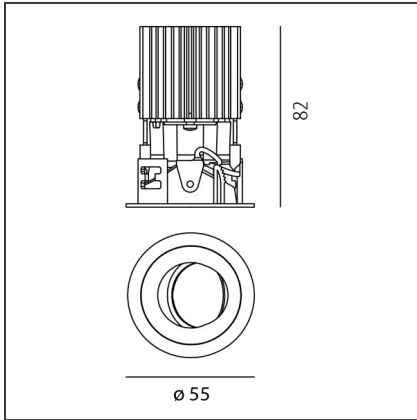

TECHNICAL DRAWINGS

FEATURES

Article Code:	NL4203334Y004	Series:	Indoor
Colour:	Black		
Installation:	Projector, Recessed, Ceiling		

DIMENSIONS

Weight:	kg 0.2	Cutout diameter:	cm 5
Recessed depth:	cm 8.2	Cutout shape:	Rounded