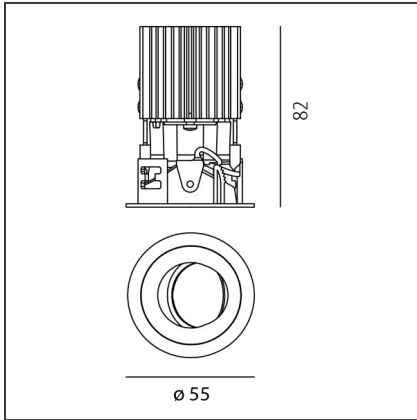

TECHNICAL DRAWINGS

FEATURES

Article Code:	NL4203318K006	Series:	Indoor
Colour:	White		
Installation:	Projector, Recessed, Ceiling		

DIMENSIONS

Weight:	kg 0.2	Cutout diameter:	cm 5
Recessed depth:	cm 8.2	Cutout shape:	Rounded

LUMINAIRE

Watt:	6,4W	Delivered lumens output (lm):	476lm
		CCT:	3000K
		Efficiency:	84%
		Efficacy:	79.33lm/W
		CRI:	80

ACCESSORIES

NO
IMAGE
AVAILABLE

ALIMENT. 20W
500mA (indip.)
NL19034

NO
IMAGE
AVAILABLE