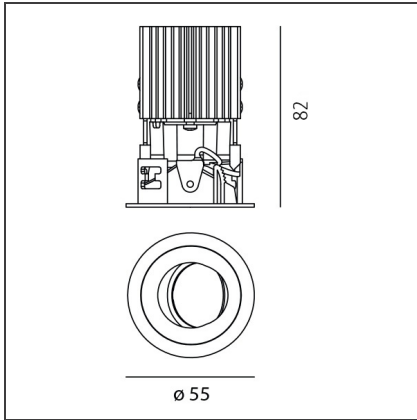

TECHNICAL DRAWINGS

FEATURES

Article Code:	NL4203318Y002	Series:	Indoor
Colour:	Silver		
Installation:	Projector, Recessed, Ceiling		

DIMENSIONS

Weight:	kg 0.2	Cutout diameter:	cm 5
Recessed depth:	cm 8.2	Cutout shape:	Rounded