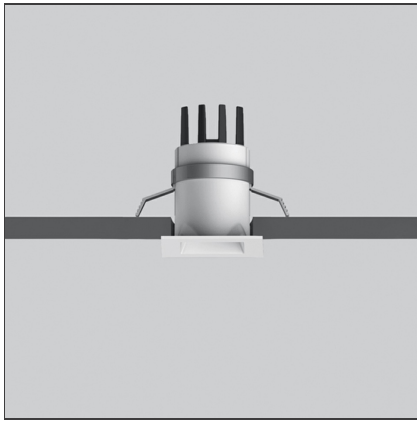

Everything 35 - Square - 14° 3000K - White

IP20

DESIGN BY

Ernesto Gismondi

DESCRIPTION

Everything is an innovative range of professional recessed light fittings created to deliver a high lighting performance, with an eye on energy saving and excellent visual comfort. A complete, flexible product range, extremely versatile in its many applications and able to meet challenging lighting performance criteria.