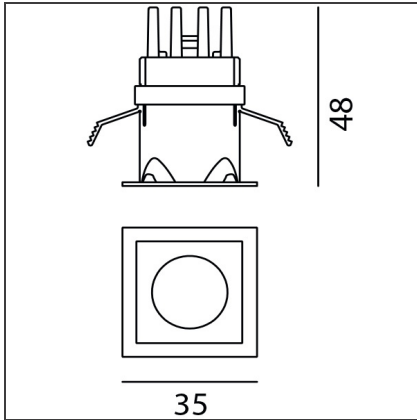

TECHNICAL DRAWINGS

FEATURES

| | | | |
|----------------------|------------------------------|----------------|--------|
| Article Code: | NL4203110Y006 | Series: | Indoor |
| Colour: | White | | |
| Installation: | Projector, Recessed, Ceiling | | |

DIMENSIONS

| | | | |
|------------------------|--------|-----------------------|---------|
| Length: | cm 3.5 | Cutout Width: | cm 2.9 |
| Width: | cm 3.5 | Cutout length: | cm 2.9 |
| Weight: | kg 0.1 | Cutout shape: | Squared |
| Recessed depth: | cm 4.8 | | |