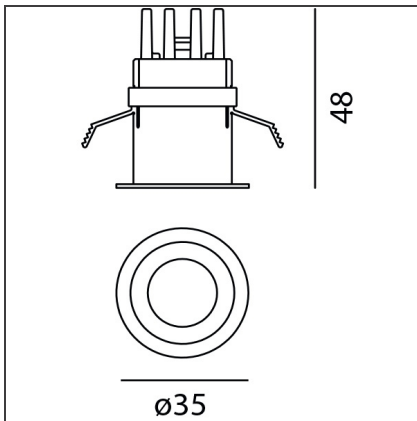

Everything 35 - Round - 24° 3000K - White

IP20 

DESIGN BY

Ernesto Gismondi

DESCRIPTION

Everything is an innovative range of professional recessed light fittings created to deliver a high lighting performance, with an eye on energy saving and excellent visual comfort. A complete, flexible product range, extremely versatile in its many applications and able to meet challenging lighting performance criteria.

TECHNICAL DRAWINGS

FEATURES

Article Code:	NL4203025K006	Series:	Indoor
Colour:	White		
Installation:	Projector, Recessed, Ceiling		

DIMENSIONS

Weight:	kg 0.1	Cutout diameter:	cm 2.9
Recessed depth:	cm 4.8	Cutout shape:	Rounded