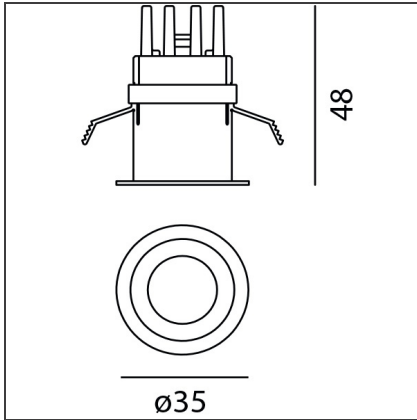

TECHNICAL DRAWINGS

FEATURES

Article Code:	NL4203025K002	Series:	Indoor
Colour:	Silver		
Installation:	Projector, Recessed, Ceiling		

DIMENSIONS

Weight:	kg 0.1	Cutout diameter:	cm 2.9
Recessed depth:	cm 4.8	Cutout shape:	Rounded

INCLUDED SOURCES

Category:	LED	Color temperature (K):	3000K
Number:	1	Color Tolerance:	4SDCM
Watt:	1,4W	CRI:	80
Delivered lumens output (lm):	126lm	Efficacy:	90 lm/W
Type:	0	Service Life:	L70(6K) > 39000h
Class:	A		
Beam:	Beam:		