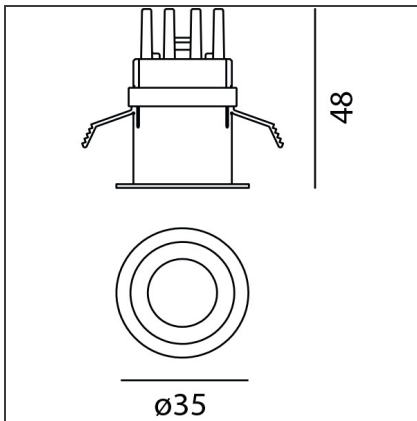

Everything 35 - Round - 24° 3000K - Black

IP20 

DESIGN BY

Ernesto Gismondi

DESCRIPTION

Everything is an innovative range of professional recessed light fittings created to deliver a high lighting performance, with an eye on energy saving and excellent visual comfort. A complete, flexible product range, extremely versatile in its many applications and able to meet challenging lighting performance criteria.

TECHNICAL DRAWINGS

FEATURES

Article Code:	NL4203025K004	Series:	Indoor
Colour:	Black		
Installation:	Projector, Recessed, Ceiling		

DIMENSIONS

Weight:	kg 0.1	Cutout diameter:	cm 2.9
Recessed depth:	cm 4.8	Cutout shape:	Rounded