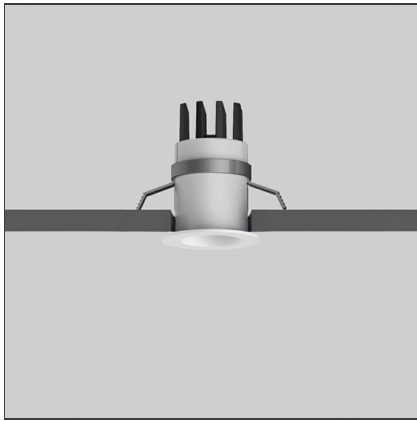

Everything 35 - Round - 24° 2700K - White

IP20

DESIGN BY

Ernesto Gismondi

DESCRIPTION

Everything is an innovative range of professional recessed light fittings created to deliver a high lighting performance, with an eye on energy saving and excellent visual comfort. A complete, flexible product range, extremely versatile in its many applications and able to meet challenging lighting performance criteria.