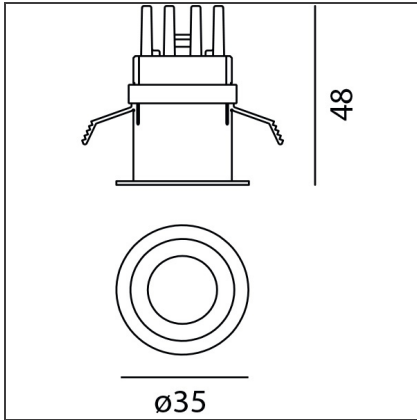

Everything 35 - Round - 24° 2700K - Silver

IP20 

DESIGN BY

Ernesto Gismondi

DESCRIPTION

Everything is an innovative range of professional recessed light fittings created to deliver a high lighting performance, with an eye on energy saving and excellent visual comfort. A complete, flexible product range, extremely versatile in its many applications and able to meet challenging lighting performance criteria.

TECHNICAL DRAWINGS

FEATURES

Article Code:	NL4203025Y002	Series:	Indoor
Colour:	Silver		
Installation:	Projector, Recessed, Ceiling		

DIMENSIONS

Weight:	kg 0.1	Cutout diameter:	cm 2.9
Recessed depth:	cm 4.8	Cutout shape:	Rounded

INCLUDED SOURCES

Category:	LED	Color temperature (K):	2700K
Number:	1		
Watt:	1,4W		
Type:	0		
Class:	A		

LUMINAIRE

Watt:	1,4W	Delivered lumens output (lm):	68lm
		CCT:	2700K
		CRI:	90

ACCESSORIES

NO
IMAGE
AVAILABLE