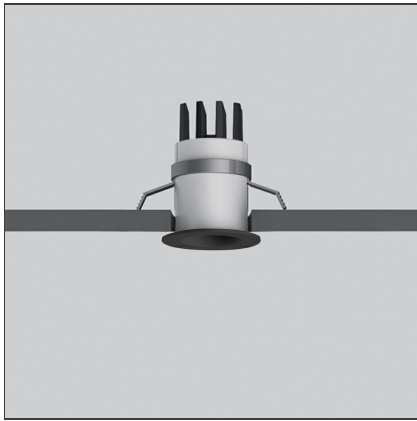

Everything 35 - Round - 24° 2700K - Black

IP20

DESIGN BY

Ernesto Gismondi

DESCRIPTION

Everything is an innovative range of professional recessed light fittings created to deliver a high lighting performance, with an eye on energy saving and excellent visual comfort. A complete, flexible product range, extremely versatile in its many applications and able to meet challenging lighting performance criteria.