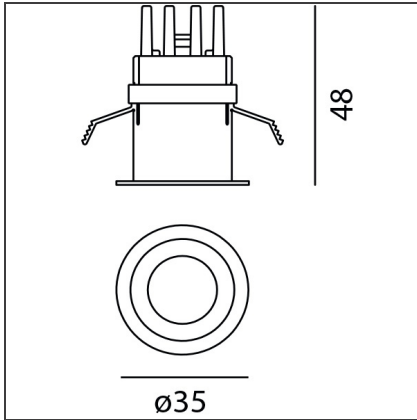

TECHNICAL DRAWINGS

FEATURES

Article Code:	NL4203025Y004	Series:	Indoor
Colour:	Black		
Installation:	Projector, Recessed, Ceiling		

DIMENSIONS

Weight:	kg 0.1	Cutout diameter:	cm 2.9
Recessed depth:	cm 4.8	Cutout shape:	Rounded

INCLUDED SOURCES

Category:	LED	Color temperature (K):	2700K
Number:	1		
Watt:	1,4W		
Type:	0		
Class:	A		

LUMINAIRE

Watt:	1,4W	Delivered lumens output (lm):	67lm
		CCT:	2700K
		CRI:	90