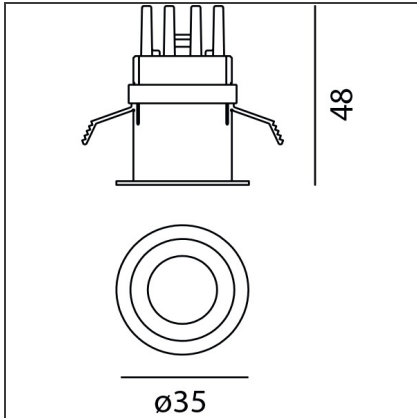

Everything 35 - Round - 14° 3000K - White

IP20 

DESIGN BY

Ernesto Gismondi

DESCRIPTION

Everything is an innovative range of professional recessed light fittings created to deliver a high lighting performance, with an eye on energy saving and excellent visual comfort. A complete, flexible product range, extremely versatile in its many applications and able to meet challenging lighting performance criteria.

TECHNICAL DRAWINGS

FEATURES

Article Code:	NL4203010K006	Series:	Indoor
Colour:	White		
Installation:	Projector, Recessed, Ceiling		

DIMENSIONS

Weight:	kg 0.1	Cutout diameter:	cm 2.9
Recessed depth:	cm 4.8	Cutout shape:	Rounded

INCLUDED SOURCES

Category:	LED	Color temperature (K):	3000K
Number:	1	Color Tolerance:	4SDCM
Watt:	1,4W	CRI:	80
Delivered lumens output (lm):	126lm	Efficacy:	90 lm/W
Type:	0	Service Life:	L70(6K) > 39000h
Class:	A		
Beam:	Beam:		