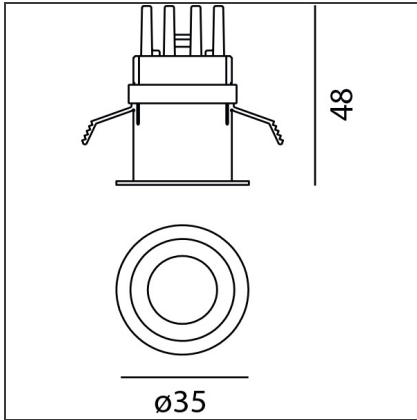

Everything 35 - Round - 14° 2700K - White

IP20 

DESIGN BY

Ernesto Gismondi

DESCRIPTION

Everything is an innovative range of professional recessed light fittings created to deliver a high lighting performance, with an eye on energy saving and excellent visual comfort. A complete, flexible product range, extremely versatile in its many applications and able to meet challenging lighting performance criteria.

TECHNICAL DRAWINGS

FEATURES

Article Code:	NL4203010Y006	Series:	Indoor
Colour:	White		
Installation:	Projector, Recessed, Ceiling		

DIMENSIONS

Weight:	kg 0.1	Cutout diameter:	cm 2.9
Recessed depth:	cm 4.8	Cutout shape:	Rounded

INCLUDED SOURCES

Category:	LED	Color temperature (K):	2700K
Number:	1		
Watt:	1,4W		
Type:	0		
Class:	A		

LUMINAIRE

Watt:	1,4W	Delivered lumens output (lm):	70lm
		CCT:	2700K
		CRI:	90

ACCESSORIES

NO
IMAGE
AVAILABLE